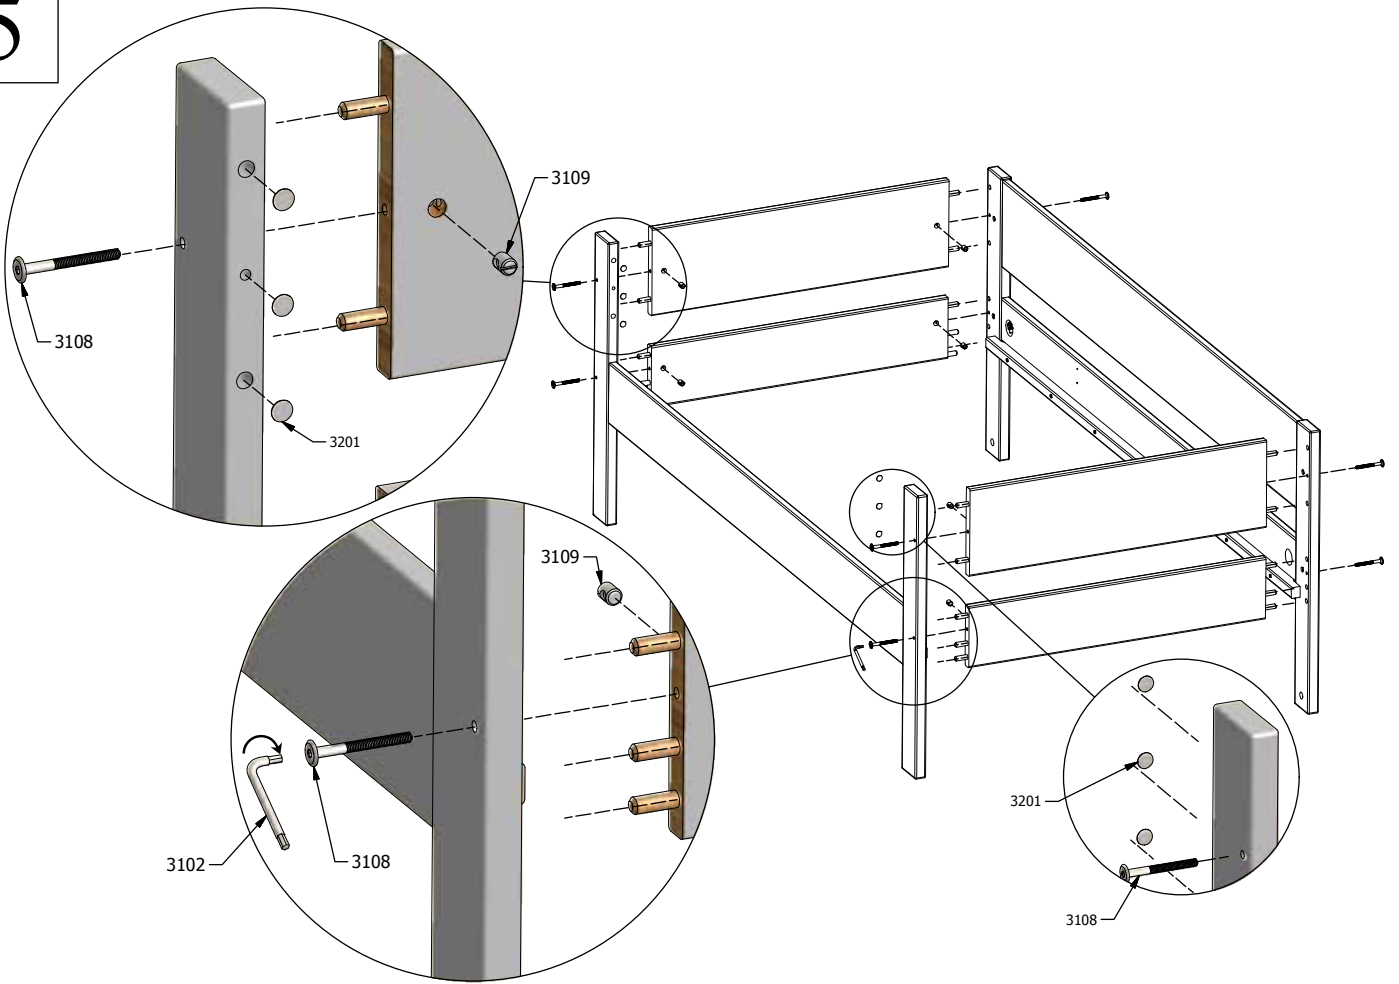

For indoor domestic use. (10.15) Made in Denmark

art.nr. (160cm) **50060**
(200cm) **50000**

**Seng
Bett
Bed**

36 x 3000

8 x 3108

6 x 3198

6 x 3197

24 x 3502

2

3

4

5

6